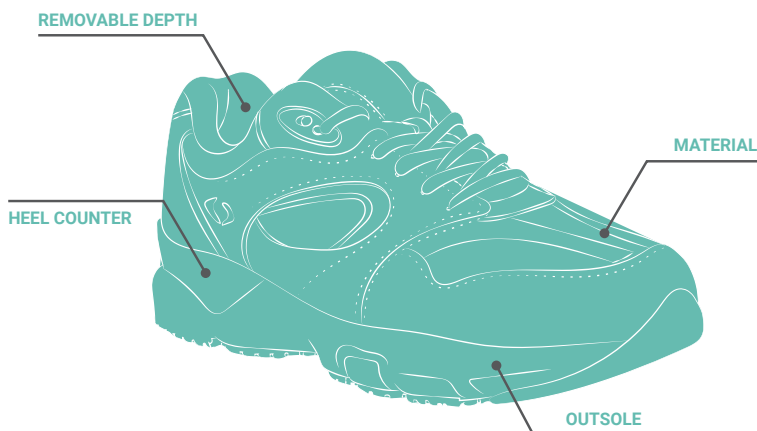

All styles are PDAC approved for HCPCS A5500

Indicates shoe features a slip-resistant sole

# Apex Footwear Collections Guide

Please look for icons to identify shoe features, styles and lasts.

	A A-Last	V V-Last	X X-Last	Ar Ariya	Ba Balance	B Biomechanical	C Conform	L Lexington	P Petals	S Stretchable
<b>REMOVABLE DEPTH</b>										
5/16" removable depth	●	●	●	●	●				●	
1/2" removable depth						●	●			●
1/4" removable depth								●		
<b>OUTSOLE</b>										
Rubber outsole for traction & stability	●	●	●							
SATRA tested slip-resistant rubber outsole									●	
Polyurethane midsole/outsole unit for stability & durability				●		●	●	●		●
<b>MATERIAL</b>										
Moisture-wicking polyester, antimicrobial mesh lining	●	●	●	●	●	●		●	●	
Breathable, open air mesh and leather upper	●	●	●							
Full-grain leather upper			●	●		●	●	●	●	
Apex Conform Foam Lined with removable conform orthotic 							●			
<b>HEEL COUNTER</b>										
Firm heel counter for optimal rearfoot control	●	●	●	●	●	●	●	●	●	
Firm, adjustable heel counter with hook and loop strap closure (AFO compatible)			●		●					
Heat moldable heel counter for custom fit	●	●	●	●	●	●	●	●	●	●
<b>ADDITIONAL FEATURES</b>										
High, wide toe box	●	●	●	●		●	●			
Soft padded collars	●	●	●	●	●	●	●	●	●	●