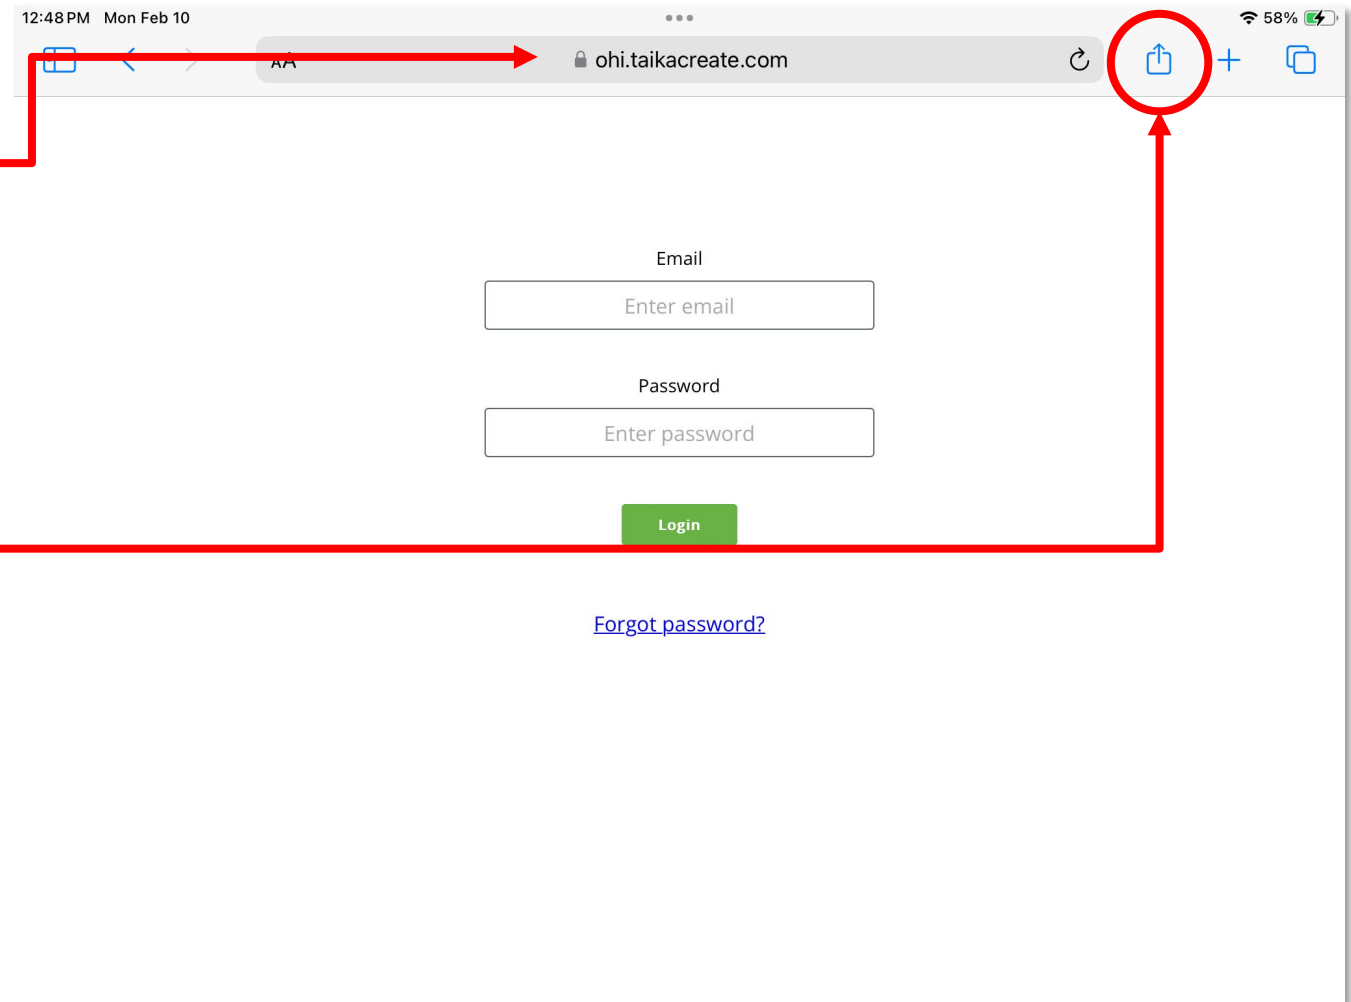

# Add the Web App to Your Home Screen

**Step 1:** Open [ohi.taikacreate.com](https://ohi.taikacreate.com) in either, Google Chrome, Firefox or Safari.

**Step 2:** Tap the **Share** icon (square with an arrow pointing up).

# Add the Web App to Your Home Screen

**Step 3:** Scroll down and select **Add to Home Screen**.