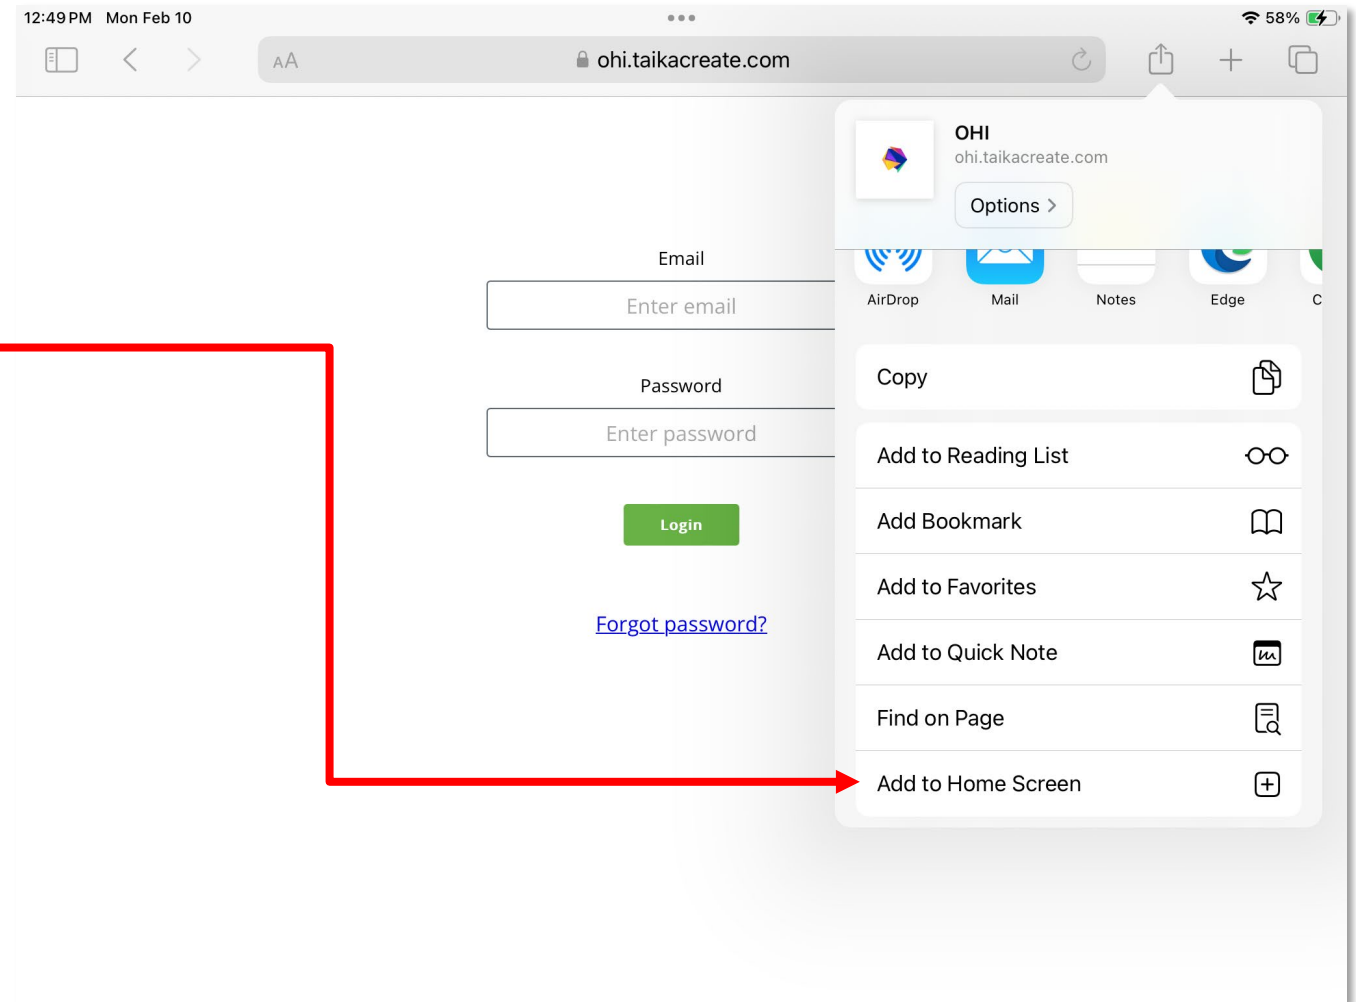

# Add the Web App to Your Home Screen

**Step 1:** Open [ohi.taikacreate.com](https://ohi.taikacreate.com) in either, Google Chrome, Firefox or Safari.

**Step 2:** Tap the **Share** icon (square with an arrow pointing up).

# Add the Web App to Your Home Screen

**Step 3:** Scroll down and select **Add to Home Screen**.